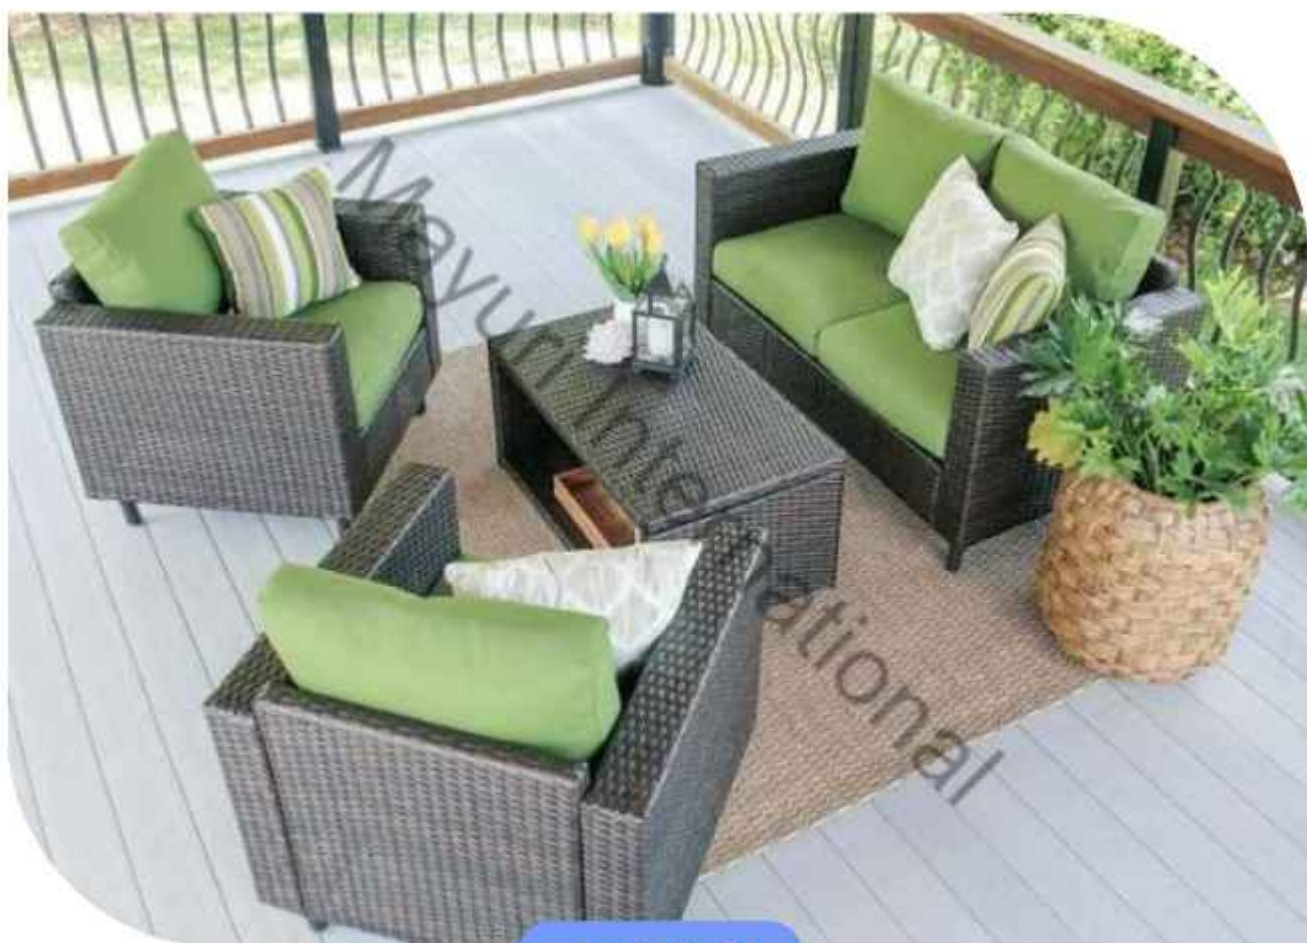

The background of the image is a photograph of a modern hotel's outdoor terrace at dusk. The terrace is furnished with various pieces of outdoor furniture, including large sectional sofas with blue and grey cushions, round wooden tables with chairs, and several armchairs. The terrace is lit with warm, ambient lighting, and the hotel building with large glass windows is visible in the background. A large blue circle with a white border is overlaid on the top half of the image, containing the text for the catalogue.

P-S-D-28

P-S-D-29

P-S-D-30

P-S-D-32

P-S-D-32

O-D-S-01

OUTDOOR SOFA

O-D-S-02

O-D-S-03

O-D-S-04

O-D-S-05

OUTDOOR SOFA

O-D-S-06

O-D-S-07

O-D-S-08

O-D-S-09